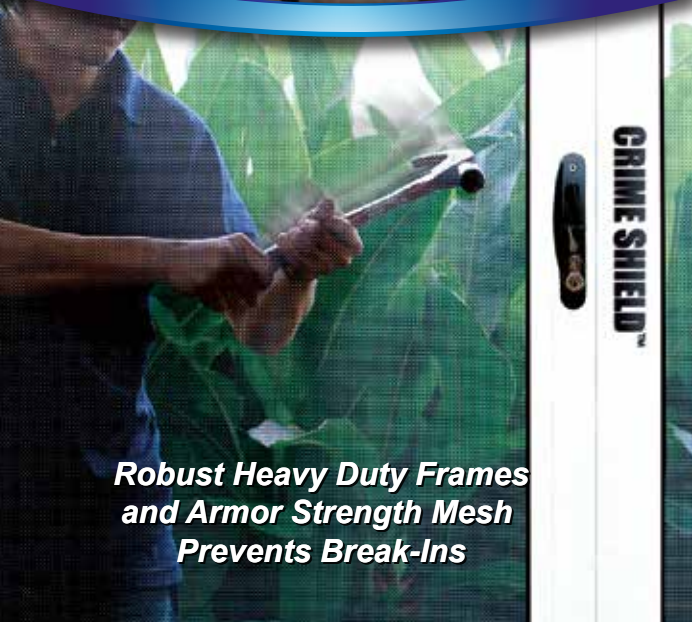

*Enhance Your Lifestyle*

*Manufactured in North America*

**Robust Heavy Duty Frames  
and Armor Strength Mesh  
Prevents Break-Ins**

*When You Can't Always Be There For Them!*

**AVAILABLE IN 7 COLORS**

**CERTIFIED INTERNATIONALLY PATENTED FRAMING SYSTEM  
PASSES AND EXCEEDS THE FOLLOWING TESTS:**